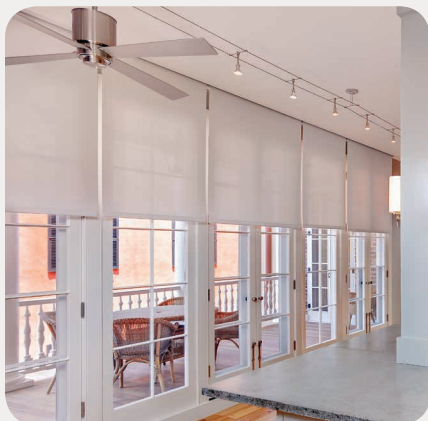

Choosing a solar screen fabric - sun control and view-through characteristics

Light colored solar screen fabric

Excellent heat & UV reduction
Light filtering with moderate view-through
Moderate glare control