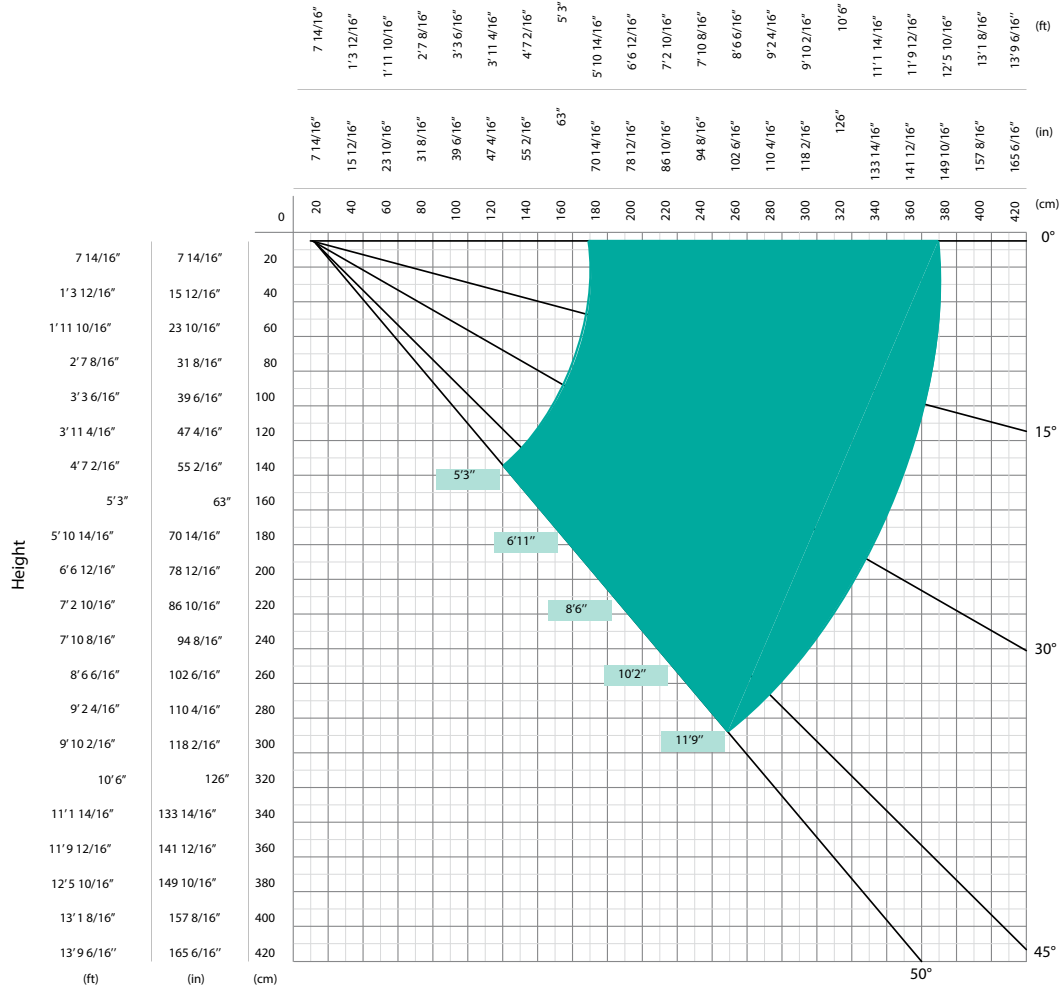

1250

The **1250** is the top of the line in lateral arm retractable awnings.

The unique shoulder is compact and designed to level the awning automatically as it fully retracts and it has a stainless steel chain.

The **1250** is a semi enclosed awning that that protects the fabric and prevents birds from nesting. It is ideal for applications where the awning is exposed, such as roof mount installations. Available in widths up to 30' and max projections of 13'-1", crank or motorized.

Powder Coated Frame Colors

White

Sand

Brown

Black

1250

Wall installation

Ceiling installation

Covering diagram - Wall/ceiling installation

SEMI-CASSETTE

THE SUMMERSPACE[®] SEMI-CASSETTE RETRACTABLE AWNING has clean, elegant styling, and its greatest attribute is the added protection it gives to your fabric. The semi-cassette covers not only the top and sides of the fabric roll, but also the back. This ensures that your beautiful fabric is completely protected when retracted, giving it longer life with color that lasts for years to come. The cassette's sides have a sleek, aerodynamic design that conveys luxury and sophistication, making it a perfect accent to your home's exterior. This awning is designed for both wall and roof mount applications.