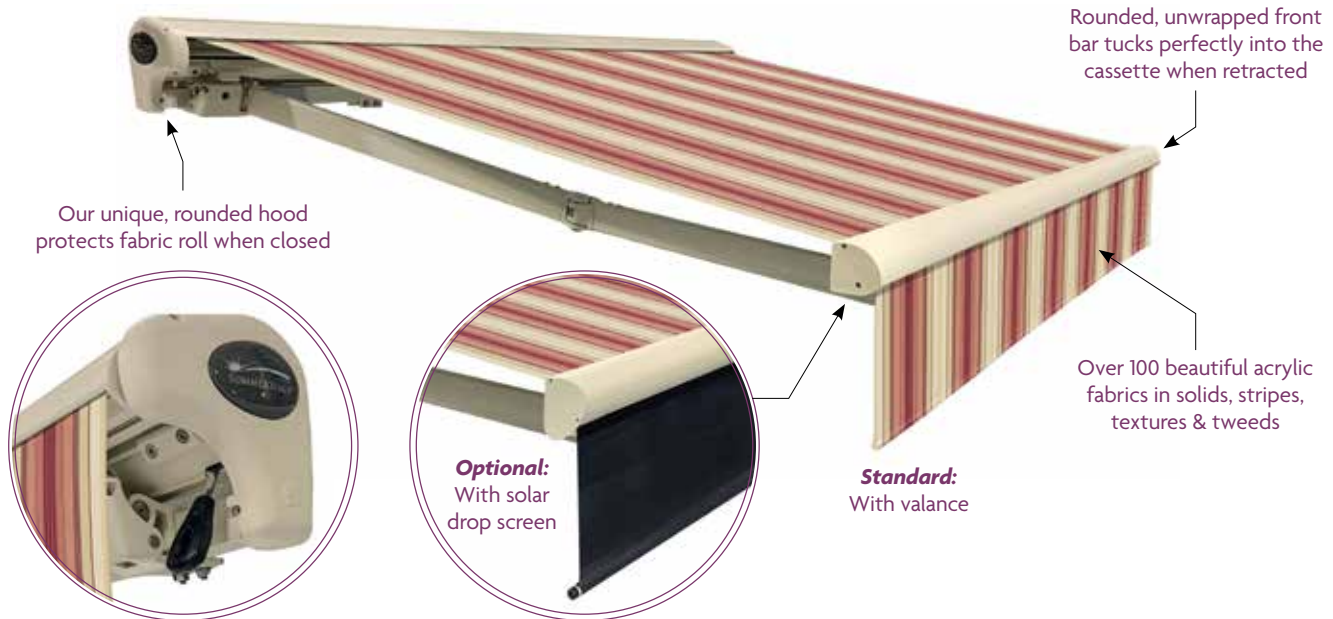

The **1250** is a semi enclosed awning that that protects the fabric and prevents birds from nesting. It is ideal for applications where the awning is exposed, such as roof mount installations. Available in widths up to 30' and max projections of 13'-1", crank or motorized.

Powder Coated Frame Colors

White

Sand

Brown

Black

1250

Wall installation

Ceiling installation

Covering diagram - Wall/ceiling installation

SEMI-CASSETTE

THE SUMMERSPACE[®] SEMI-CASSETTE RETRACTABLE AWNING has clean, elegant styling, and its greatest attribute is the added protection it gives to your fabric. The semi-cassette covers not only the top and sides of the fabric roll, but also the back. This ensures that your beautiful fabric is completely protected when retracted, giving it longer life with color that lasts for years to come. The cassette's sides have a sleek, aerodynamic design that conveys luxury and sophistication, making it a perfect accent to your home's exterior. This awning is designed for both wall and roof mount applications.

Shown in OPEN position (fully extended) with optional solar drop screen (Chalk P06)

Shown in CLOSED position (fully retracted) with optional roof mount brackets