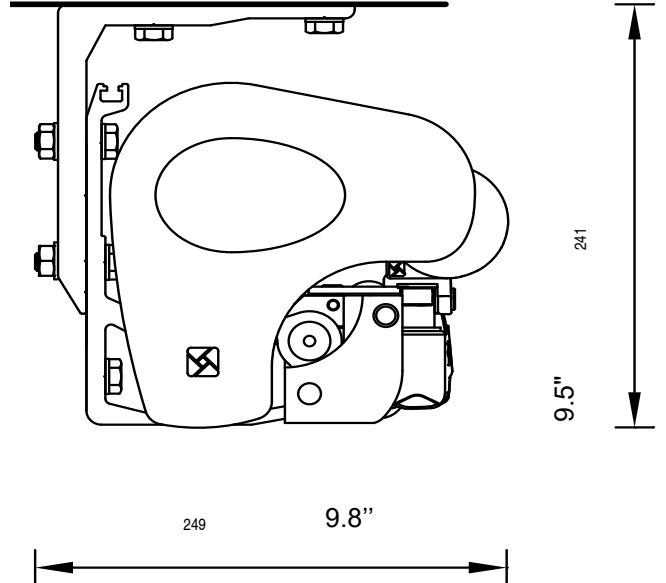

Ceiling installation