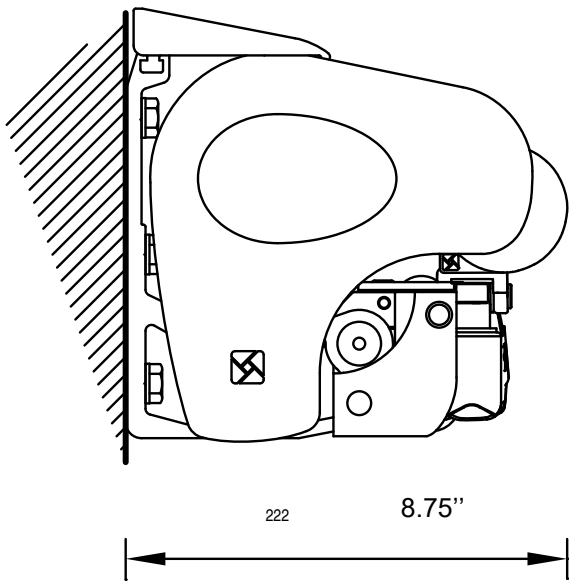

1250

Wall installation